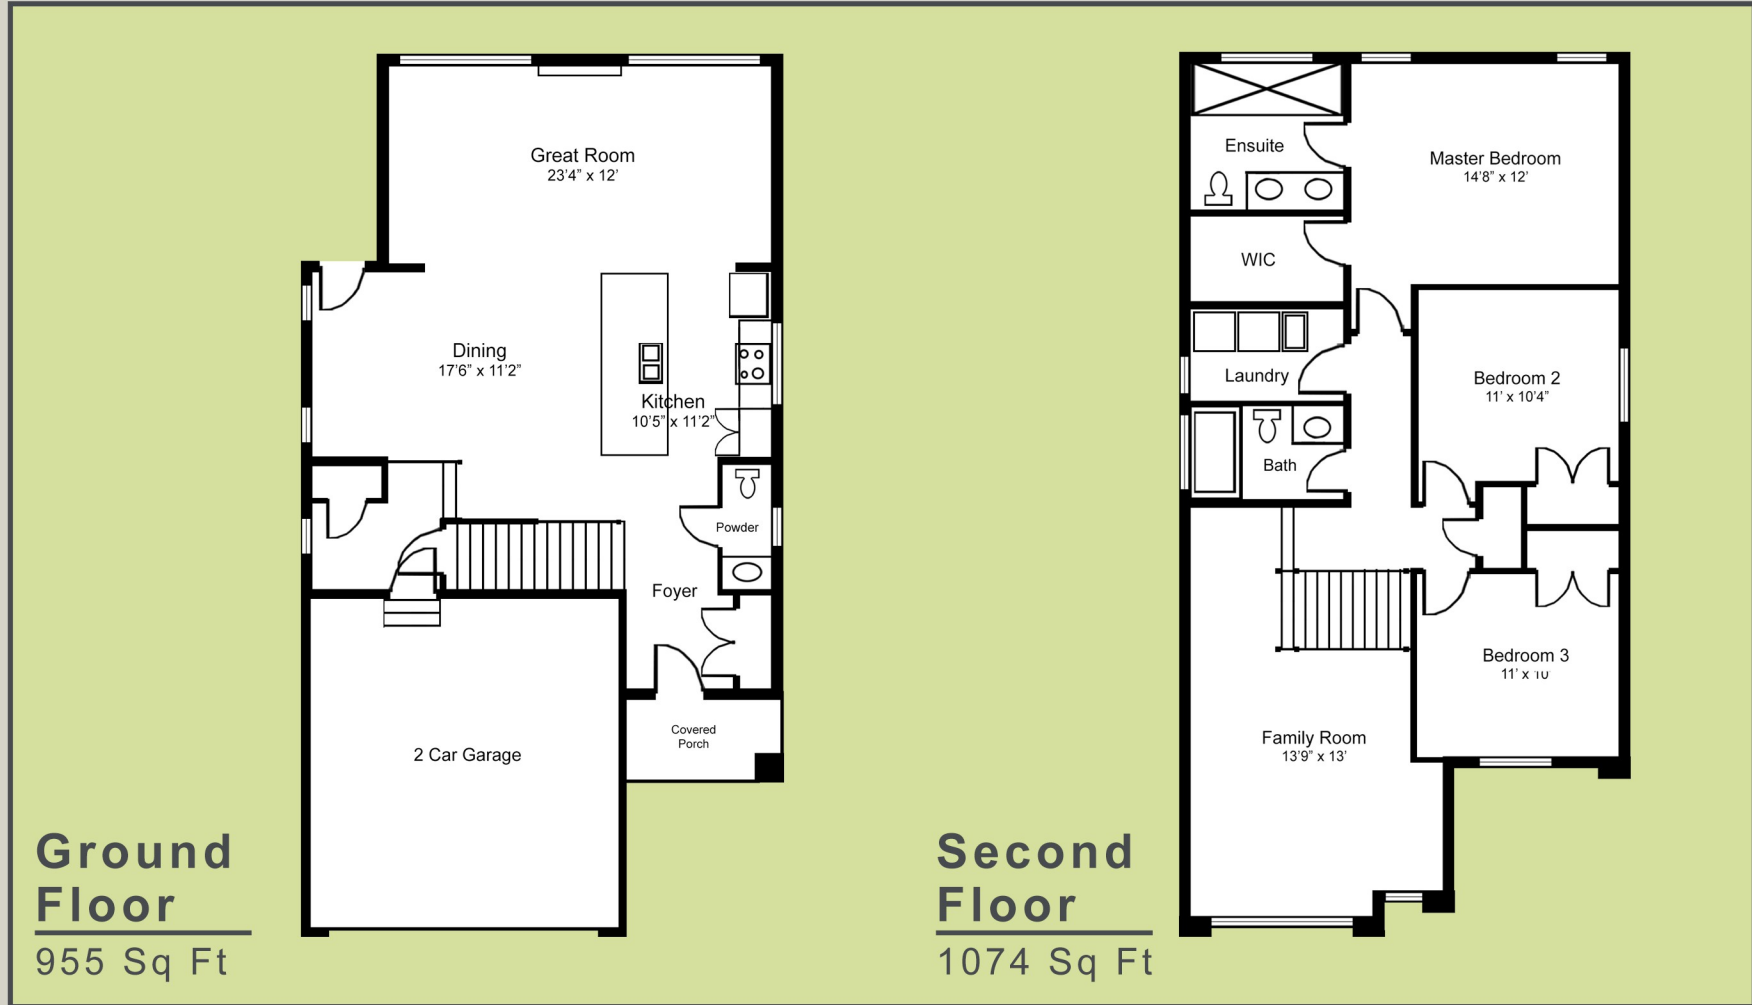

The **Saintfield III** patrick hazzard
CUSTOM HOMES

2029 Sq Ft

ALL MEASUREMENTS ARE APPROXIMATE AND SUBJECT TO CHANGE WITHOUT NOTICE. ACTUAL USEABLE FLOOR SPACE MAY VARY FROM STATED FLOOR AREA. BULKHEAD & BOXOUTS MAY BE REQUIRED AS CHASES FOR PLUMBING AND MECHANICAL.